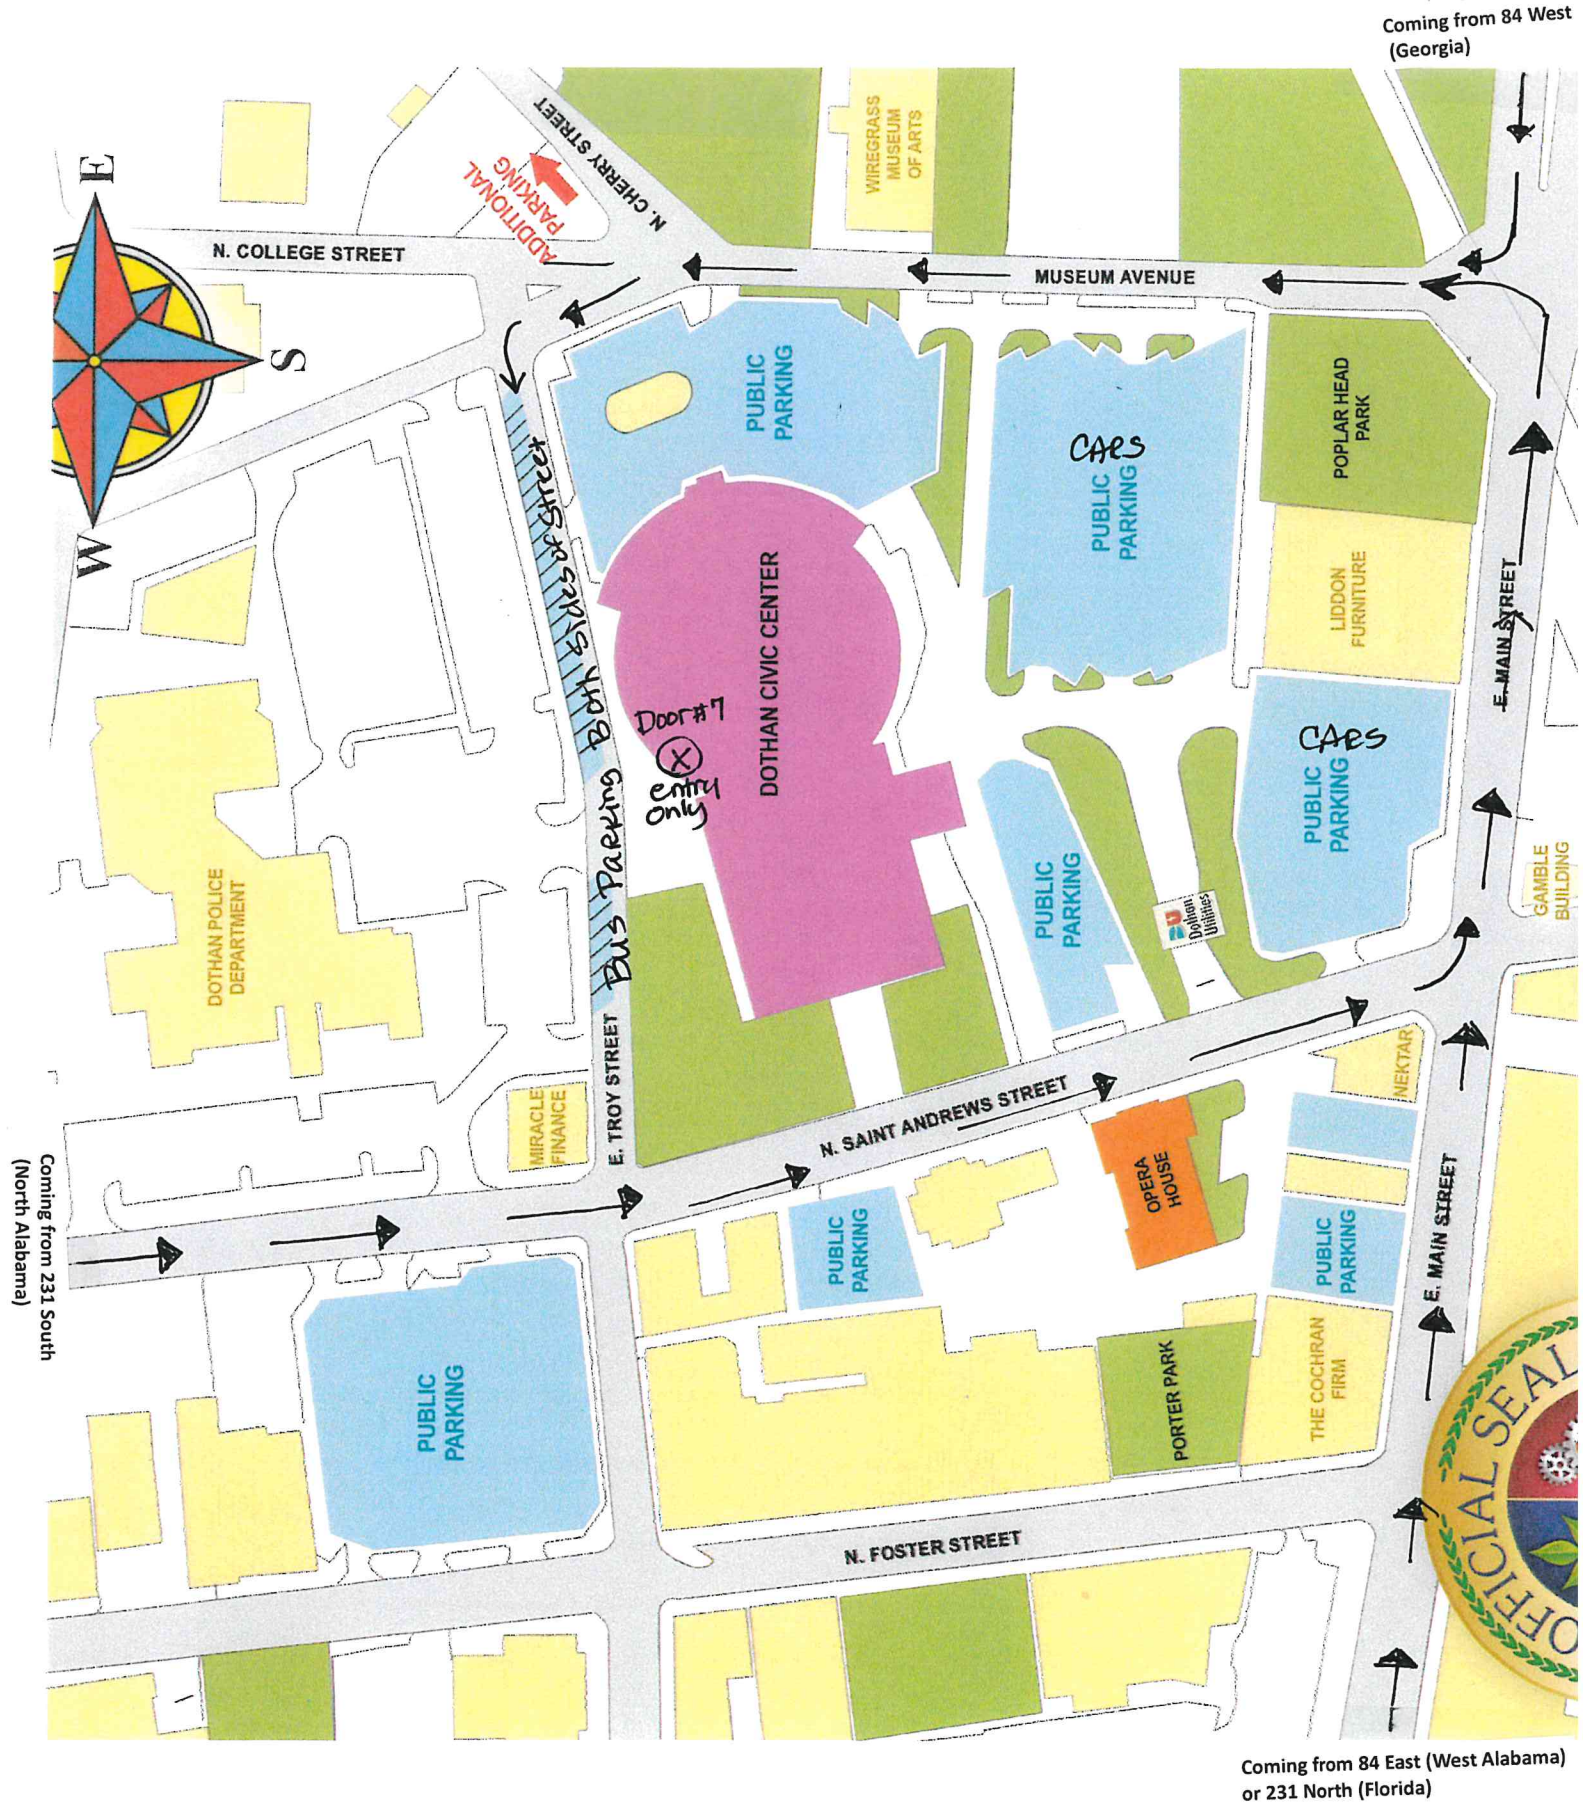

FOR BUSES COMING DOWN FROM 84 WEST (from Georgia): continue down 84 West crossing the Ross Clark Circle and coming to the intersection of 84 West (E. MAIN STREET) AND MUSEUM AVENUE. TURN RIGHT ONTO MUSEUM AVENUE, continue behind the Dothan Civic Center and then TURN LEFT ONTO E. TROY STREET. Bus Attendants will help you park your buses. STUDENTS ENTER THE CIVIC CENTER ARENA THROUGH DOOR #7.

FOR BUSES COMING UP 231 NORTH (from Florida): continue up 231 North and cross the Ross Clark Circle at the Flying J (on your right). Continue NORTH ON SOUTH OATES STREET TO A Y INTERSECTION. BEAR TO THE RIGHT ONTO S.SAINT ANDREWS STREET AND GO STRAIGHT UNTIL YOU HIT EAST MAIN STREET. TURN RIGHT ONTO EAST MAIN STREET. Go one block to MUSEUM AVENUE. TURN LEFT ONTO MUSEUM AVENUE. Continue behind the Dothan Civic Center and then TURN LEFT ONTO E. TROY STREET. Bus Attendants will help you park your buses. STUDENTS ENTER THE CIVIC CENTER ARENA THROUGH DOOR #7.

FOR BUSES COMING FROM 84 EAST (from Enterprise, AL): Cross over Ross Clark Circle and Continue on 84 east until you CROSS OVER SOUTH/NORTH OATES STREET (Courthouse on the left) GO 2 BLOCKS TO INTERSECTION OF MUSEUM AVENUE AND E. MAIN STREET. TURN LEFT ONTO MUSEUM AVENUE. Continue behind the Dothan Civic Center and then TURN LEFT ONTO E. TROY STREET. Bus Attendants will help you park your buses. STUDENTS ENTER THE CIVIC CENTER ARENA THROUGH DOOR #7.

Bus Drivers Parking Information | Car Drivers See parking area on map Entry to Festival

Coming from 84 East (West Alabama)
or 231 North (Florida)